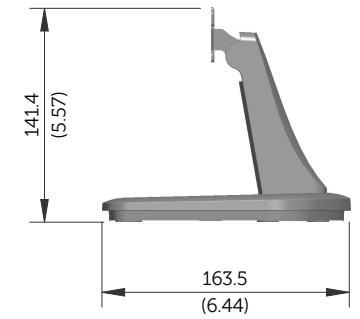

E1913S Outline Dimensions

Norminal Dimensions
Unit:mm(inch)

Back view of Monitor without stand

E1913 Outline Dimensions

Nominal Dimensions
Unit: mm (inch)

Back view of Monitor without stand

E2213 Outline Dimensions

Nominal Dimensions

Unit: mm (inch)

Back view of Monitor without stand