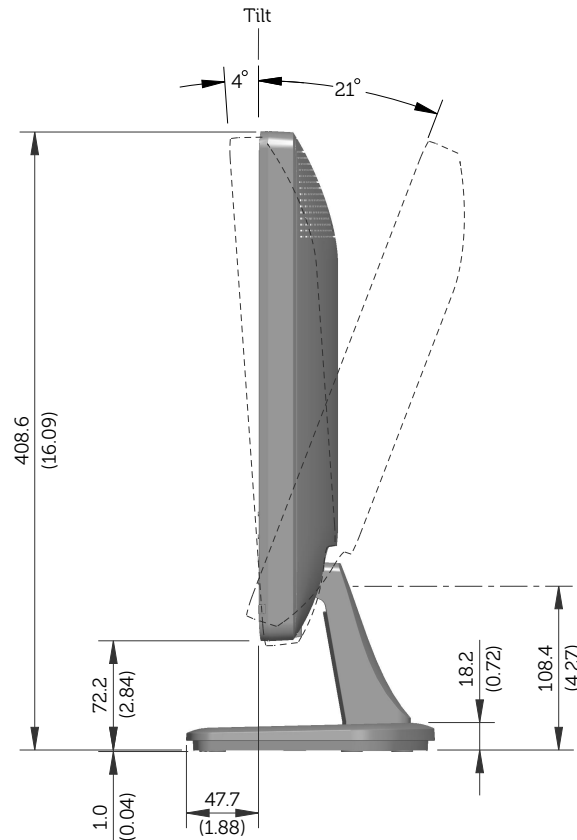

E1913S Outline Dimensions

Norminal Dimensions
Unit:mm(inch)

Back view of Monitor without stand

E1913 Outline Dimensions

Nominal Dimensions
Unit: mm (inch)

Back view of Monitor without stand

E2213 Outline Dimensions

Nominal Dimensions

Unit: mm (inch)

Back view of Monitor without stand