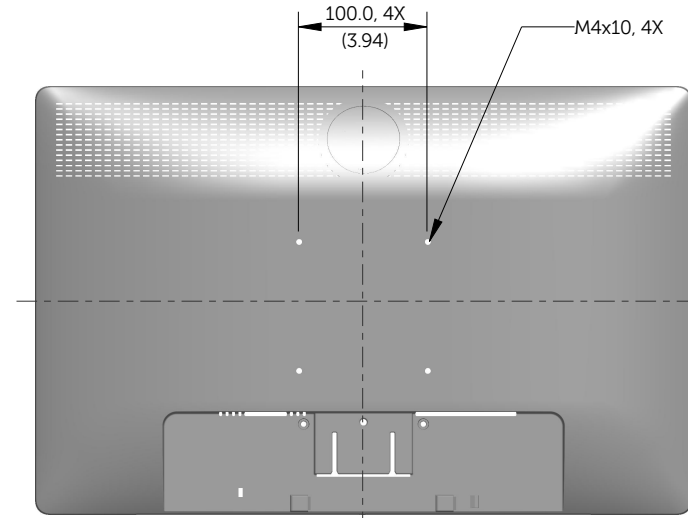

E1913S Outline Dimensions

Norminal Dimensions
Unit:mm(inch)

Back view of Monitor without stand

E1913 Outline Dimensions

Nominal Dimensions
Unit: mm (inch)

Back view of Monitor without stand

E2213 Outline Dimensions

Nominal Dimensions

Unit: mm (inch)

Back view of Monitor without stand