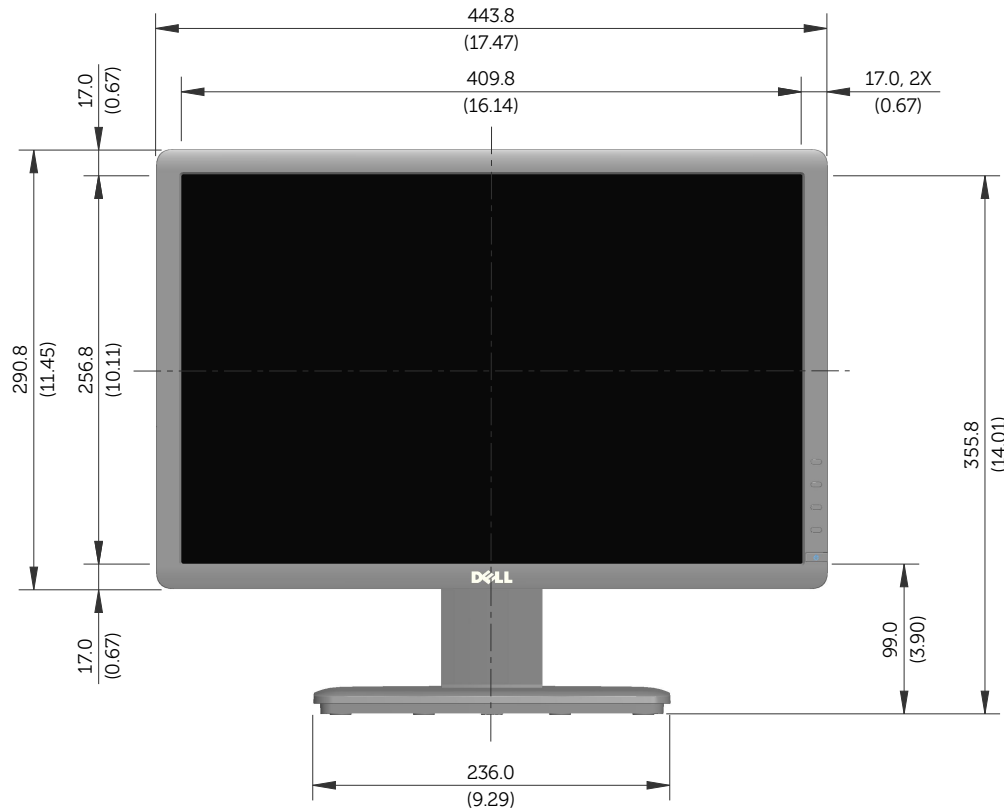

E1913S Outline Dimensions

Norminal Dimensions
Unit:mm(inch)

Back view of Monitor without stand

E1913 Outline Dimensions

Nominal Dimensions
Unit: mm (inch)

Back view of Monitor without stand

E2213 Outline Dimensions

Nominal Dimensions

Unit: mm (inch)

Back view of Monitor without stand