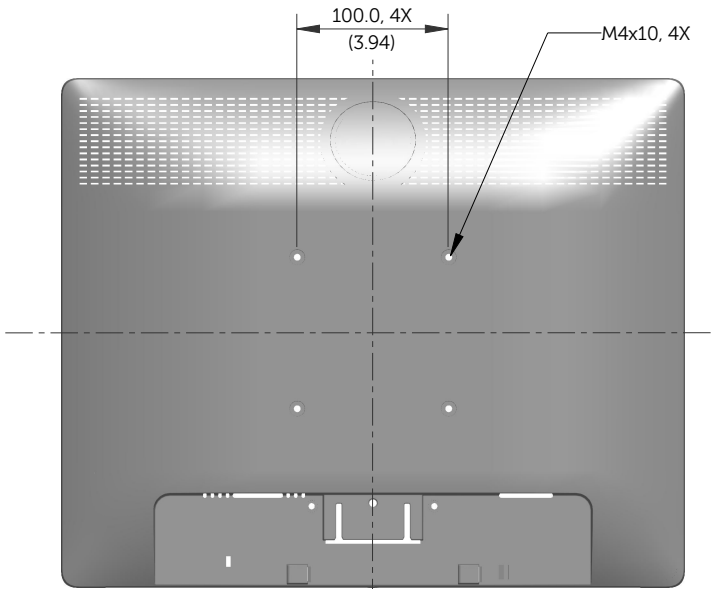

E1913S Outline Dimensions

Norminal Dimensions
Unit:mm(inch)

Back view of Monitor without stand

E1913 Outline Dimensions

Nominal Dimensions
Unit: mm (inch)

Back view of Monitor without stand

E2213 Outline Dimensions

Nominal Dimensions

Unit: mm (inch)

Back view of Monitor without stand