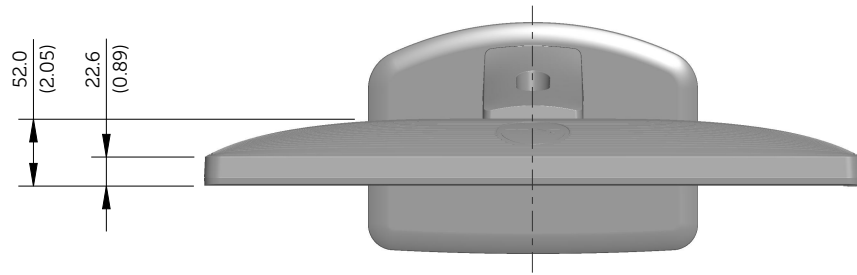

E1913S Outline Dimensions

Norminal Dimensions
Unit:mm(inch)

Back view of Monitor without stand

E1913 Outline Dimensions

Nominal Dimensions
Unit: mm (inch)

Back view of Monitor without stand

E2213 Outline Dimensions

Nominal Dimensions

Unit: mm (inch)

Back view of Monitor without stand