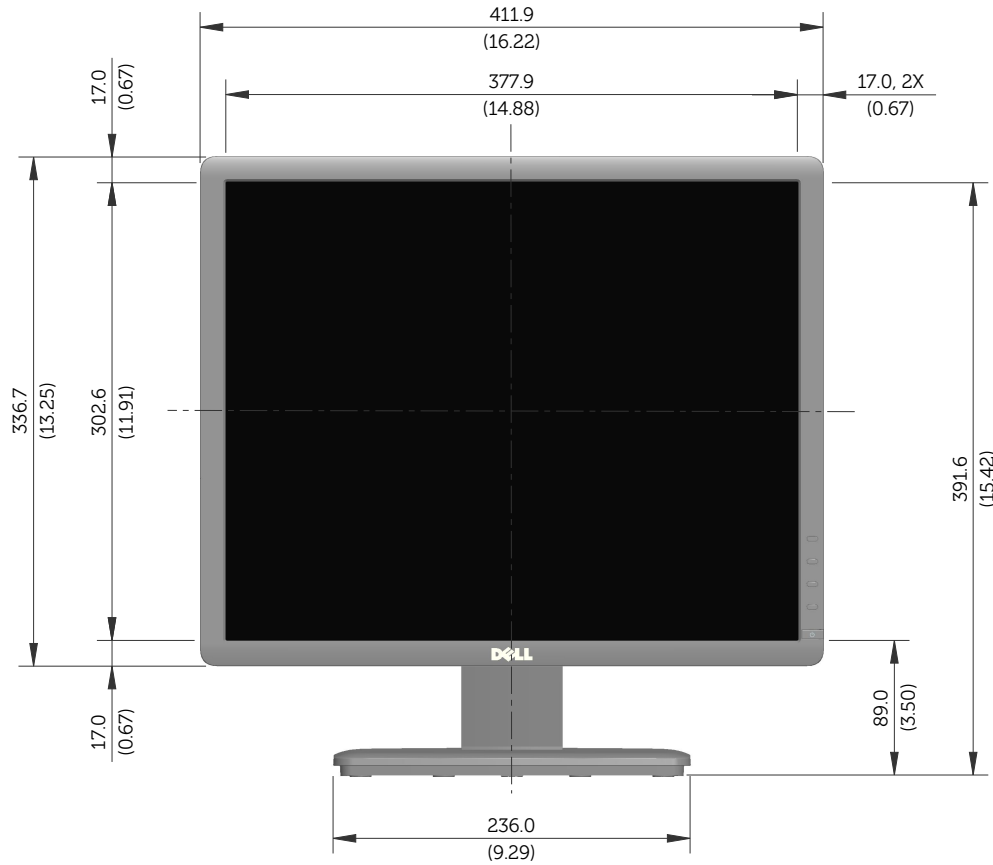

E1913S Outline Dimensions

Norminal Dimensions
Unit:mm(inch)

Back view of Monitor without stand

E1913 Outline Dimensions

Nominal Dimensions
Unit: mm (inch)

Back view of Monitor without stand

E2213 Outline Dimensions

Nominal Dimensions

Unit: mm (inch)

Back view of Monitor without stand