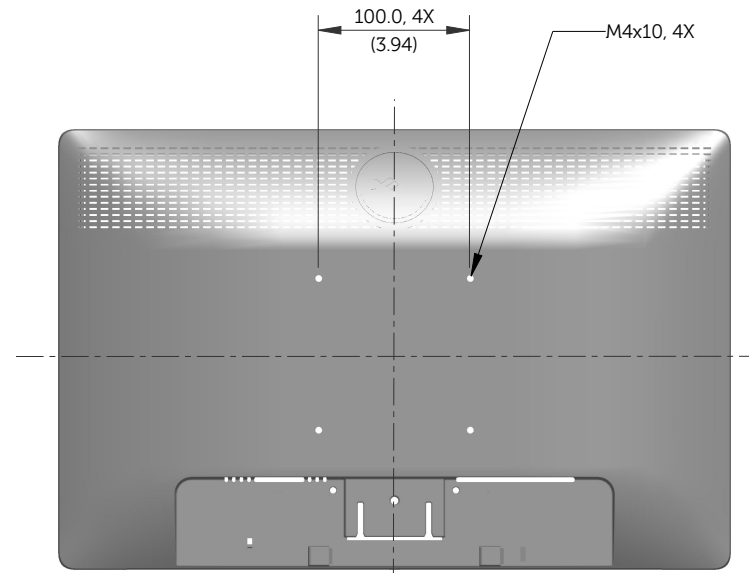

E1913S Outline Dimensions

Norminal Dimensions
Unit:mm(inch)

Back view of Monitor without stand

E1913 Outline Dimensions

Nominal Dimensions
Unit: mm (inch)

Back view of Monitor without stand

E2213 Outline Dimensions

Nominal Dimensions

Unit: mm (inch)

Back view of Monitor without stand